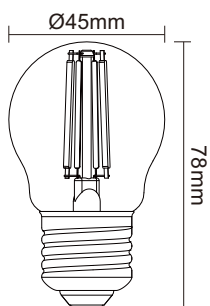

G45F

APPLICATIONS

- Decorative string lights
- Bars and cafés
- Boutique stores

CONSTRUCTION

- Bulb material: Clear glass
- Base: E14 or E27

TECHNICAL DETAILS

- Current: 40mA
- Rated life: 50,000 hours

DIMENSION

Model	Input	Power	Base	CCT	Lumen	CRI	BA
G45F	220-240V	5W	E14/ E27	2700K/3000K/4000K/6500K	470lm	>80	330°