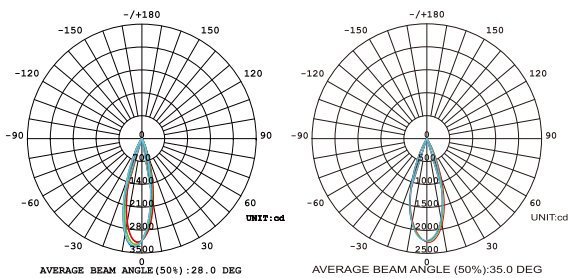

OPTIONS

PHOTOMETRIC DIAGRAMS