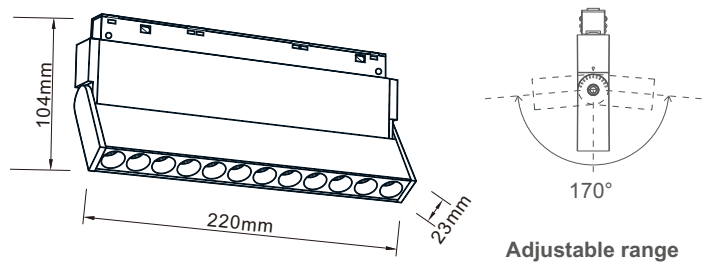

DIMENSION

Model	Input	Power	CCT	Lumen	CRI	BA
EMT20A-RML220	DC48V	12W	3000K	900lm	>90	28°
EMT20A-RML220	DC48V	12W	3000K	800lm	>90	36°