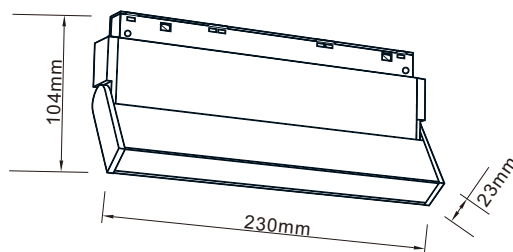

DIMENSION

Adjustable range

Model	Input	Power	CCT	Lumen	CRI	BA
EMT20A-RLL230	DC48V	12W	3000K	407lm	>90	100°