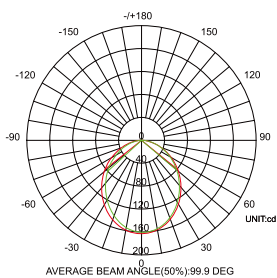

## TECHNICAL DETAILS

- OSRAM LEDs
- SDCM≤5
- Rated life: 50,000 hours

## PHOTOMETRIC DIAGRAMS