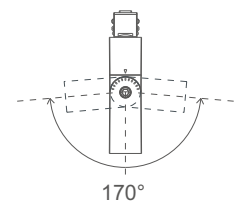

DIMENSION

Adjustable range

Model	Input	Power	CCT	Lumen	CRI	BA
EMT20A-RLL230	DC48V	12W	3000K	407lm	>90	100°