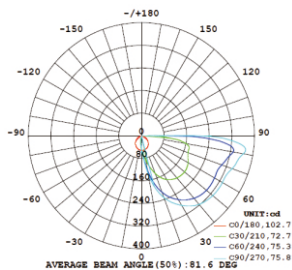

EWM5506 EWM5507

APPLICATIONS

- Lawns and gardens
- Paths
- Parking areas

CONSTRUCTION

- Die-casting aluminum
- Clear polycarbonate diffuser
- Polyester powder coating
- Silicone gasket
- Stainless steel screws
- Body color: Graphite (RAL7024)

TECHNICAL DETIALS

- PF: 0.77(EWM5506) / PF: 0.9(EWM5507)
- LED source: Lumileds 4014
- LED source quantity: 12(EWM5506) / 42(EWM5507)
- Driver: KGP-KEDW004S035NR41A7(EWM5506)
  KGP-CC6W350A29(EWM5507)
- Rated life: 50,000 hours
- Operating Temp: -20°C~+55°C

PHOTOMETRIC CURVES

EWM5507

DIMENSION

Model	Input	Power	CCT	Lumen	CRI	BA
EWM5506	220-240V	4W	3000K	303lm	>80	80°
EWM5507	220-240V	7W	3000K	663lm	>80	80°