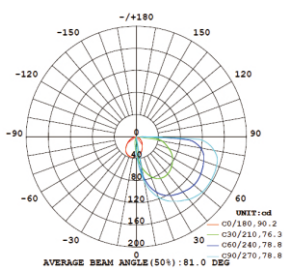

PHOTOMETRIC CURVES

EWM5506