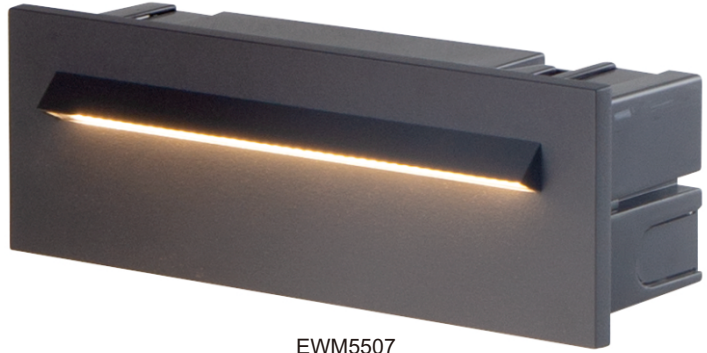

EWM5507

EWM5506 EWM5507

APPLICATIONS

- Lawns and gardens
- Paths
- Parking areas

CONSTRUCTION

- Die-casting aluminum
- Clear polycarbonate diffuser
- Polyester powder coating
- Silicone gasket
- Stainless steel screws
- Body color: Graphite (RAL7024)

TECHNICAL DETIALS

- PF: 0.77(EWM5506) / PF: 0.9(EWM5507)
- LED source: Lumileds 4014
- LED source quantity: 12(EWM5506) / 42(EWM5507)
- Driver: KGP-KEDW004S035NR41A7(EWM5506)
  KGP-CC6W350A29(EWM5507)
- Rated life: 50,000 hours
- Operating Temp: -20°C~+55°C