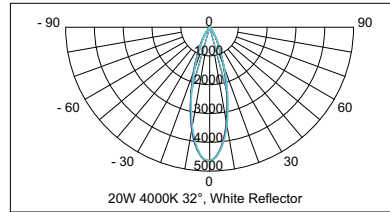

Remarks: The beam angle highlighted is available. Others are optional.

**PHOTOMETRIC DATA**

1m	1202	65.1
2m	300.4	130.3
3m	133.5	8
4m	75.1	195.5
5m	48.0	260.7
	(lx)	(cm)

1m	2665	55.1
2m	666.3	110.2
3m	296.1	165.3
4m	166.6	220.4
5m	106.6	275.5
	(lx)	(cm)

1m	1436	65.7
2m	358.9	131.5
3m	159.5	197.2
4m	89.7	263.0
5m	57.4	328.7
	(lx)	(cm)

1m	3097	55.4
2m	774.2	110.9
3m	344.1	166.4
4m	193.6	221.9
5m	123.9	277.4
	(lx)	(cm)

1m	1397	65.3
2m	349.2	130.7
3m	155.2	196.0
4m	87.2	261.4
5m	55.8	326.7
	(lx)	(cm)