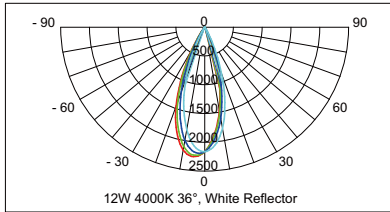

Remarks: The beam angle highlighted is available. Others are optional.

**PHOTOMETRIC DATA**

1m	1202	65.1
2m	300.4	130.3
3m	133.5	8
4m	75.1	195.5
5m	48.0	260.7
	(lx)	(cm)

1m	2665	55.1
2m	666.3	110.2
3m	296.1	165.3
4m	166.6	220.4
5m	106.6	275.5
	(lx)	(cm)

1m	1436	65.7
2m	358.9	131.5
3m	159.5	197.2
4m	89.7	263.0
5m	57.4	328.7
	(lx)	(cm)

1m	3097	55.4
2m	774.2	110.9
3m	344.1	166.4
4m	193.6	221.9
5m	123.9	277.4
	(lx)	(cm)

1m	1397	65.3
2m	349.2	130.7
3m	155.2	196.0
4m	87.2	261.4
5m	55.8	326.7
	(lx)	(cm)