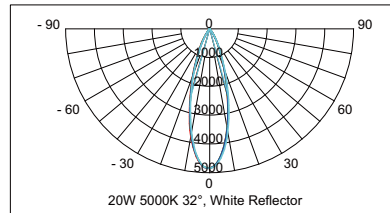

Remarks: The beam angle highlighted is available. Others are optional.

**PHOTOMETRIC DATA**

1m	1202	65.1
2m	300.4	130.3
3m	133.5	8
4m	75.1	195.5
5m	48.0	260.7
	(lx)	(cm)

1m	2665	55.1
2m	666.3	110.2
3m	296.1	165.3
4m	166.6	220.4
5m	106.6	275.5
	(lx)	(cm)

1m	1436	65.7
2m	358.9	131.5
3m	159.5	197.2
4m	89.7	263.0
5m	57.4	328.7
	(lx)	(cm)

1m	3097	55.4
2m	774.2	110.9
3m	344.1	166.4
4m	193.6	221.9
5m	123.9	277.4
	(lx)	(cm)

1m	1397	65.3
2m	349.2	130.7
3m	155.2	196.0
4m	87.2	261.4
5m	55.8	326.7
	(lx)	(cm)