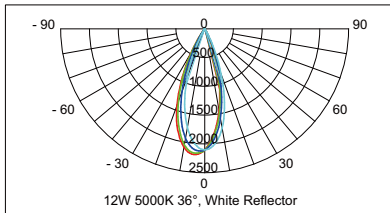

Remarks: The beam angle highlighted is available. Others are optional.

**PHOTOMETRIC DATA**

1m	1202	65.1
2m	300.4	130.3
3m	133.5	8
4m	75.1	195.5
5m	48.0	260.7
	(lx)	(cm)

1m	2665	55.1
2m	666.3	110.2
3m	296.1	165.3
4m	166.6	220.4
5m	106.6	275.5
	(lx)	(cm)

1m	1436	65.7
2m	358.9	131.5
3m	159.5	197.2
4m	89.7	263.0
5m	57.4	328.7
	(lx)	(cm)

1m	3097	55.4
2m	774.2	110.9
3m	344.1	166.4
4m	193.6	221.9
5m	123.9	277.4
	(lx)	(cm)

1m	1397	65.3
2m	349.2	130.7
3m	155.2	196.0
4m	87.2	261.4
5m	55.8	326.7
	(lx)	(cm)