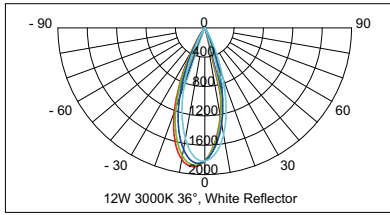

Remarks: The beam angle highlighted is available. Others are optional.

**PHOTOMETRIC DATA**

1m	1202	65.1
2m	300.4	130.3
3m	133.5	8
4m	75.1	195.5
5m	48.0	260.7
	(lx)	(cm)

1m	2665	55.1
2m	666.3	110.2
3m	296.1	165.3
4m	166.6	220.4
5m	106.6	275.5
	(lx)	(cm)