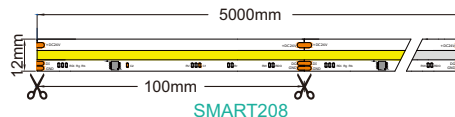

## SPI LED Strip

SMART206  
SMART207  
SMART208

Built-in IC, combined with the SPI controller, can achieve very cool lighting effects such as flowing water, and chasing.

Suitable for Gym, roller skating rink, E-sports room.

## DIMENSIONS

SMART206

SMART207

SMART208

## PRODUCT PARAMETERS

Model	SMART206	SMART207	SMART208
Input	DC24V		
LED/M	420pcs/M	630pcs/M	840pcs/M
M/Reel	10M/Reel*	5M/Reel	5M/Reel
LED type	COB		
CRI	>90	-	>90
IP rating	IP20/IP65		
Power	11W	11W@Mix	16W@Mix 4*4W
Pixel	10Pixel/m		
Lumen/M	825 lm@3000K	440 lm@Mix	240 lm@4000K
CCT	<div style="display: flex; flex-wrap: wrap;"> <div style="margin-right: 5px;">2700K-SPI</div> <div style="margin-right: 5px;">3000K-SPI</div> <div style="margin-right: 5px;">4000K-SPI</div> <div style="margin-right: 5px;">5000K-SPI</div> <div style="margin-right: 5px;">6500K-SPI</div> </div>		<div style="display: flex; align-items: center;"> <div style="margin-left: 10px;">                     * 2700K/3000K/4000K/ 5000K/6500K Optional                 </div> </div>

\* Connection length when one side feeding: 8m(SMART206)