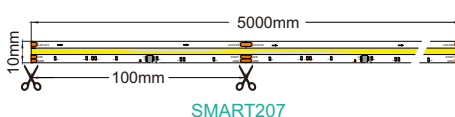

## SPI LED Strip

SMART206  
SMART207  
SMART208

Built-in IC, combined with the SPI controller, can achieve very cool lighting effects such as flowing water, and chasing.

Suitable for Gym, roller skating rink, E-sports room.

## DIMENSIONS

SMART206

SMART207

SMART208

## PRODUCT PARAMETERS

Model	SMART206	SMART207	SMART208
Input	DC24V		
LED/M	420pcs/M	630pcs/M	840pcs/M
M/Reel	10M/Reel*	5M/Reel	5M/Reel
LED type	COB		
CRI	>90	-	>90
IP rating	IP20/IP65		
Power	11W	11W@Mix	16W@Mix 4*4W
Pixel	10Pixel/m		
Lumen/M	825 lm@3000K	440 lm@Mix	240 lm@4000K
CCT	<div style="display: flex; flex-wrap: wrap;"> <div style="margin-right: 5px;">2700K-SPI</div> <div style="margin-right: 5px;">3000K-SPI</div> <div style="margin-right: 5px;">4000K-SPI</div> <div style="margin-right: 5px;">5000K-SPI</div> <div style="margin-right: 5px;">6500K-SPI</div> </div>		<div style="display: flex; align-items: center;"> <div style="margin-left: 10px;">                     * 2700K/3000K/4000K/ 5000K/6500K Optional                 </div> </div>

\* Connection length when one side feeding: 8m(SMART206)