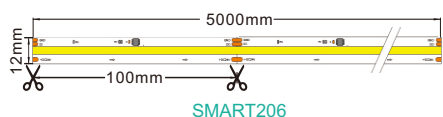

## SPI LED Strip

SMART206  
SMART207  
SMART208

Built-in IC, combined with the SPI controller, can achieve very cool lighting effects such as flowing water, and chasing.

Suitable for Gym, roller skating rink, E-sports room.

## DIMENSIONS

SMART206

SMART207

SMART208

## PRODUCT PARAMETERS

Model	SMART206	SMART207	SMART208
Input	DC24V		
LED/M	420pcs/M	630pcs/M	840pcs/M
M/Reel	10M/Reel*	5M/Reel	5M/Reel
LED type	COB		
CRI	>90	-	>90
IP rating	IP20/IP65		
Power	11W	11W@Mix	16W@Mix 4*4W
Pixel	10Pixel/m		
Lumen/M	825 lm@3000K	440 lm@Mix	240 lm@4000K
CCT	<div style="display: flex; flex-wrap: wrap;"> <div style="margin-right: 5px;">2700K-SPI</div> <div style="margin-right: 5px;">3000K-SPI</div> <div style="margin-right: 5px;">4000K-SPI</div> <div style="margin-right: 5px;">5000K-SPI</div> <div style="margin-right: 5px;">6500K-SPI</div> </div>		<div style="display: flex; align-items: center;"> <div style="margin-left: 10px;">                     * 2700K/3000K/4000K/ 5000K/6500K Optional                 </div> </div>

\* Connection length when one side feeding: 8m(SMART206)