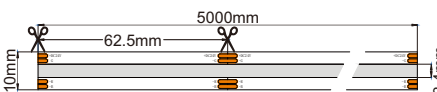

## RGB LED Strip

SMART103  
SMART202  
SMART203

Can achieve RGB three-color switching,  
Suitable for residential lighting, decorative lighting.

SMART103

SMART202

SMART203

## DIMENSIONS

SMART103

SMART202

SMART203

## PRODUCT PARAMETERS

Model	SMART103	SMART202	SMART203
Input	DC24V		
LED/M	120pcs/M	576pcs/M	840pcs/M
M/Reel	5M/Reel		
LED type	2835	COB	COB
CRI	-		
IP rating	IP20/IP65		
Power	14.4W@Mix	14W@Mix	15W@Mix
Lumen/M	475 lm@Mix	420 lm@Mix	525 lm@Mix
CCT			