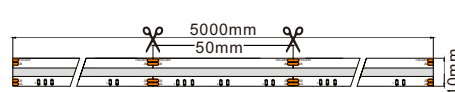

## RGB LED Strip

SMART103  
SMART202  
SMART203

Can achieve RGB three-color switching,  
Suitable for residential lighting, decorative lighting.

SMART103

SMART202

SMART203

## DIMENSIONS

SMART103

SMART202

SMART203

## PRODUCT PARAMETERS

Model	SMART103	SMART202	SMART203
Input	DC24V		
LED/M	120pcs/M	576pcs/M	840pcs/M
M/Reel	5M/Reel		
LED type	2835	COB	COB
CRI	-		
IP rating	IP20/IP65		
Power	14.4W@Mix	14W@Mix	15W@Mix
Lumen/M	475 lm@Mix	420 lm@Mix	525 lm@Mix
CCT			