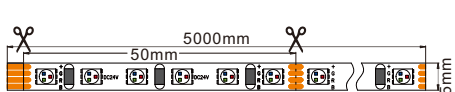

## RGB LED Strip

SMART103  
SMART202  
SMART203

Can achieve RGB three-color switching,  
Suitable for residential lighting, decorative lighting.

SMART103

SMART202

SMART203

## DIMENSIONS

SMART103

SMART202

SMART203

## PRODUCT PARAMETERS

Model	SMART103	SMART202	SMART203
Input	DC24V		
LED/M	120pcs/M	576pcs/M	840pcs/M
M/Reel	5M/Reel		
LED type	2835	COB	COB
CRI	-		
IP rating	IP20/IP65		
Power	14.4W@Mix	14W@Mix	15W@Mix
Lumen/M	475 lm@Mix	420 lm@Mix	525 lm@Mix
CCT			