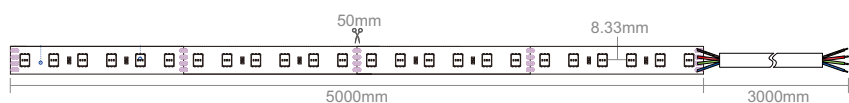

IP68 RGB LED Strip

SMART102

Can achieve RGB three-color switching,
Suitable for commercial lighting and Underwater landscape lighting.

DIMENSIONS

PRODUCT PARAMETERS

Model	SMART102
Input	DC24V
LED/M	120pcs/M
M/Reel	5M/Reel
LED type	2835
IP rating	IP68
Power	14.4W@Mix
Lumen/M	400 lm@Mix
CCT	