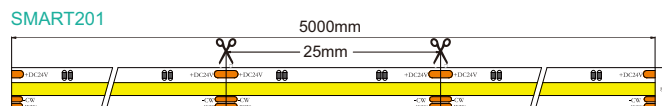

Tunable white LED Strip

SMART101
SMART201

Can achieve stepless color temperature adjustment from 2700K to 6500K, very smooth. CRI95-98.

Suitable for Residential lighting, commercial lighting.

SMART101

SMART201

DIMENSIONS

PRODUCT PARAMETERS

Model	SMART101	SMART201
Input	DC24V	
LED/M	120pcs/M	640pcs/M
M/Reel	10M/Reel	5M/Reel
LED type	2835	COB
CRI	>98	>95
IP rating	IP20	
Power	10W+10W	8W+8W
Lumen/M	550 lm@2700K 650 lm@6500K	640 lm@2700K 760 lm@6500K
CCT	2700K ↔ 6500K	