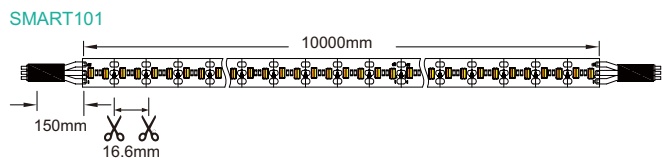

Tunable white LED Strip

SMART101
SMART201

Can achieve stepless color temperature adjustment from 2700K to 6500K, very smooth. CRI95-98.

Suitable for Residential lighting, commercial lighting.

SMART101

SMART201

DIMENSIONS

PRODUCT PARAMETERS

Model	SMART101	SMART201
Input	DC24V	
LED/M	120pcs/M	640pcs/M
M/Reel	10M/Reel	5M/Reel
LED type	2835	COB
CRI	>98	>95
IP rating	IP20	
Power	10W+10W	8W+8W
Lumen/M	550 lm@2700K 650 lm@6500K	640 lm@2700K 760 lm@6500K
CCT	2700K ↔ 6500K	