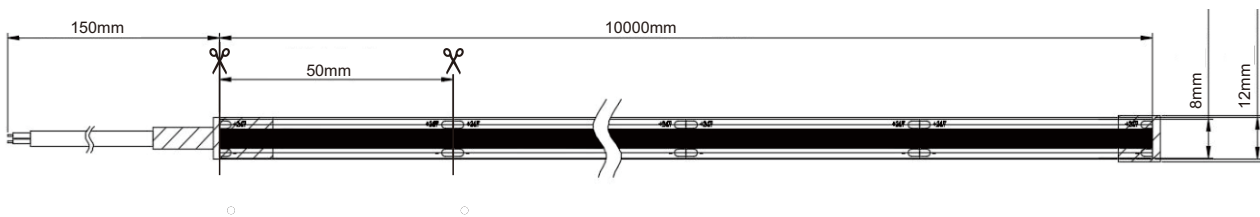

Super Ribbon LED STRIP

■ Ribbon100

Strong weather resistance, can work at 85°C.
Suitable for sauna, steam room, SPA.

Strong weather resistance

Can work at 85°C.

Silicone

High-quality silicone material, high light transmittance, anti-UV & anti-corrosion.

Rigorous testing

Temperature Cycling test: -40°C ~100°C, 1000times.
Temperature humidity storage: 85°C85%rh, 1000Hrs, 0 light decay.

DIMENSIONS

PRODUCT PARAMETERS

Model	Ribbon100	
Input	DC24V	
LED/M	280pcs/M	
M/Reel	10M/Reel	
LED type	CSP	
CRI	>90	
IP rating	IP68	
Power	7.2W/M	9.6W/M
Lumen/M	610 lm/M@3000K	768 lm/M@3000K
CCT	2700K 3000K 4000K 6500K	