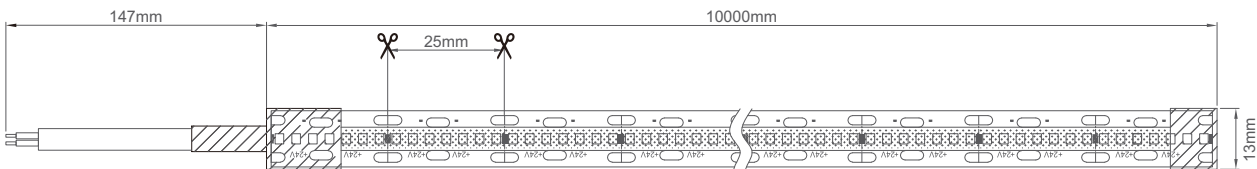

Dotless

Uniform light emission, no dark areas.

Ultra-thin

Thickness is only 3.5mm, 3M VHB strong adhesive tape.

DIMENSIONS

PRODUCT PARAMETERS

Model	Ribbon
Input	DC24V
LED/M	280pcs/M
M/Reel	10M/Reel
LED type	SMD
CRI	>90
IP rating	IP67
Power	10W/M
Lumen/M	700 lm/M@3000K
CCT	3000K 4000K 6500K