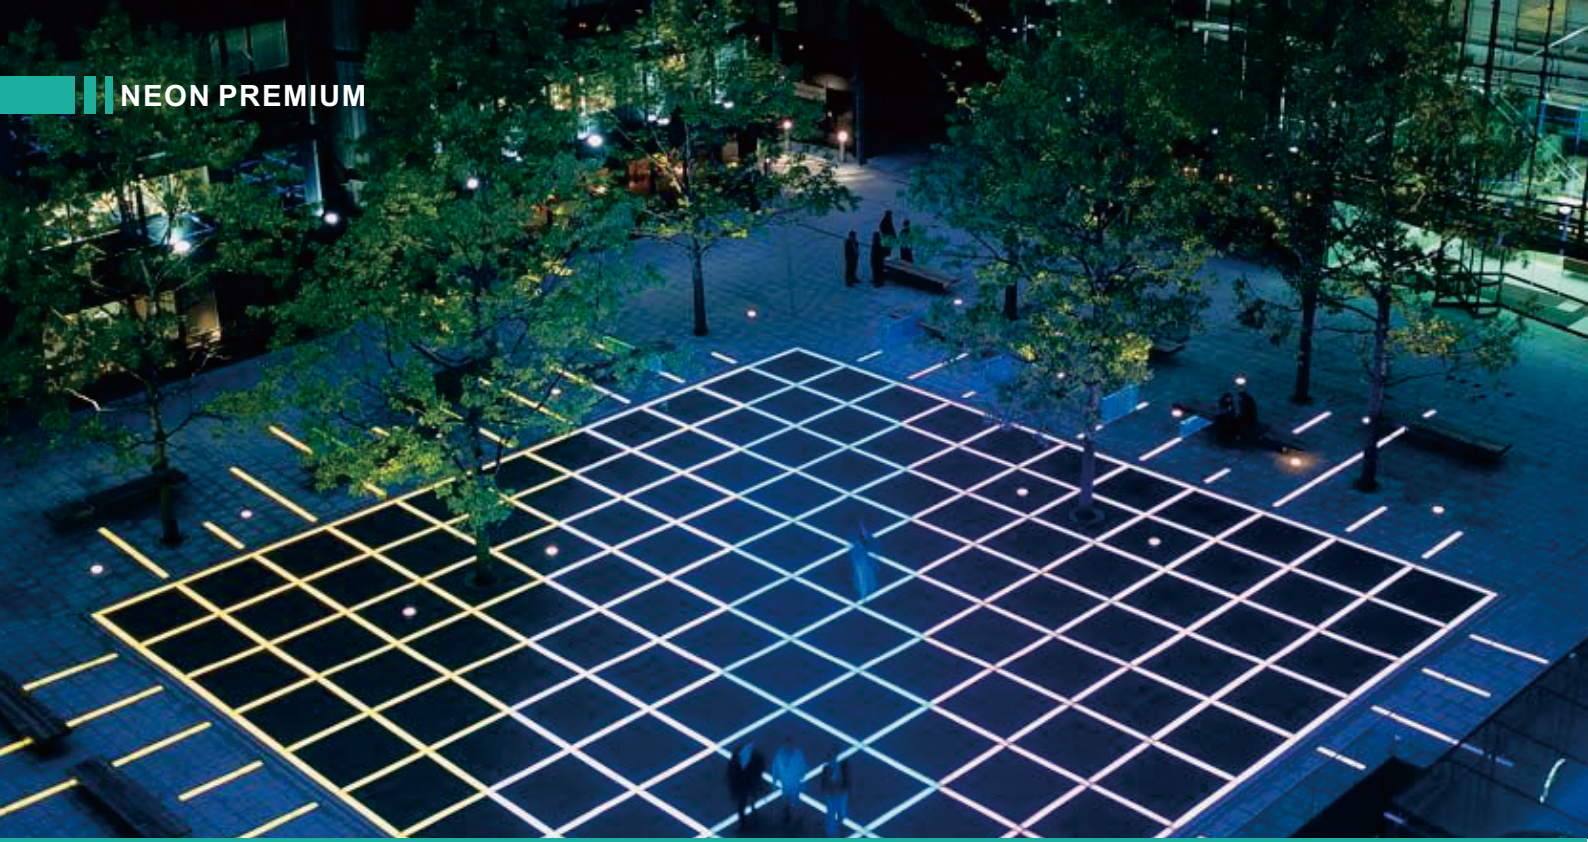

COMPATIBILITY

ON/OFF

0/1-10V

DALI

DMX512
Full color

DMX512
Pixel color

ACCESSORIES

Mounting Clips