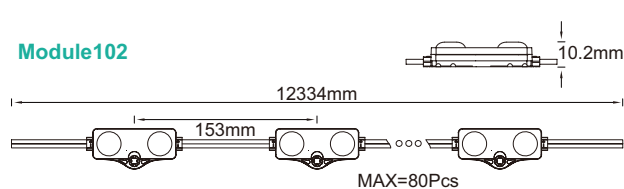

LED Module Light

Module101
Module103

Module102
Module104

IP66 rated LED modules, a string can provide up to 100pcs LED modules, ideal backlit lighting solution for various showrooms or stretch ceiling, or exterior advertising light box and letters with at least 10cm depth.

Large angle

175 ° wide-angle lens.

IP66

Applicable for general exterior use.

Cuttable

Single module cuttable, support customization.

High brightness

High light efficiency, 100lm/W.

DIMENSIONS

PRODUCT PARAMETERS

Model	Module101	Module102	Module103	Module104
Input	DC24V			
LED/Pc	1pc	2pcs	3pcs	4pcs
LED type	SMD			
IP rating	IP66			
Power	0.36W/Pc	0.72W/Pc	1.08W/Pc	1.44W/Pc
Lumen/Pc	52 lm@3000K	101 lm@3000K	156 lm@3000K	209 lm@3000K
CCT	3000K 4000K 5000K 6000K 7000K 10000K			

Note:

1. X indicates the horizontal center spacing between modules.
2. Y indicates the longitudinal center spacing between modules.
3. Single LED modules are arranged in a square, X=Y.
4. When the depth of lightbox H>18cm, use more products to satisfy Illumination demand.
5. The wire length can be customized.
6. Please ask the sales for more info.