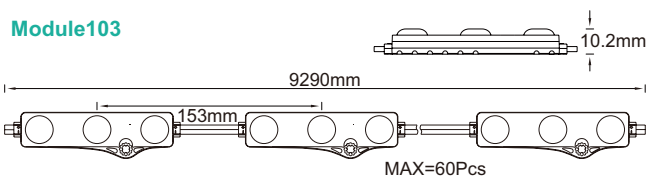

LED Module Light

Module101
Module103

Module102
Module104

IP66 rated LED modules, a string can provide up to 100pcs LED modules, ideal backlit lighting solution for various showrooms or stretch ceiling, or exterior advertising light box and letters with at least 10cm depth.

Large angle

175 ° wide-angle lens.

IP66

Applicable for general exterior use.

Cuttable

Single module cuttable, support customization.

High brightness

High light efficiency, 100lm/W.

DIMENSIONS

PRODUCT PARAMETERS

Model	Module101	Module102	Module103	Module104
Input	DC24V			
LED/Pc	1pc	2pcs	3pcs	4pcs
LED type	SMD			
IP rating	IP66			
Power	0.36W/Pc	0.72W/Pc	1.08W/Pc	1.44W/Pc
Lumen/Pc	52 lm@3000K	101 lm@3000K	156 lm@3000K	209 lm@3000K
CCT	3000K 4000K 5000K 6000K 7000K 10000K			

Note:

1. X indicates the horizontal center spacing between modules.
2. Y indicates the longitudinal center spacing between modules.
3. Single LED modules are arranged in a square, X=Y.
4. When the depth of lightbox H>18cm, use more products to satisfy Illumination demand.
5. The wire length can be customized.
6. Please ask the sales for more info.