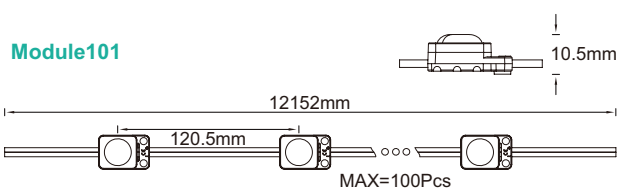

LED Module Light

Module101
Module103

Module102
Module104

IP66 rated LED modules, a string can provide up to 100pcs LED modules, ideal backlit lighting solution for various showrooms or stretch ceiling, or exterior advertising light box and letters with at least 10cm depth.

Large angle

175 ° wide-angle lens.

IP66

Applicable for general exterior use.

Cuttable

Single module cuttable, support customization.

High brightness

High light efficiency, 100lm/W.

DIMENSIONS

PRODUCT PARAMETERS

Model	Module101	Module102	Module103	Module104
Input	DC24V			
LED/Pc	1pc	2pcs	3pcs	4pcs
LED type	SMD			
IP rating	IP66			
Power	0.36W/Pc	0.72W/Pc	1.08W/Pc	1.44W/Pc
Lumen/Pc	52 lm@3000K	101 lm@3000K	156 lm@3000K	209 lm@3000K
CCT	3000K 4000K 5000K 6000K 7000K 10000K			

Note:

1. X indicates the horizontal center spacing between modules.
2. Y indicates the longitudinal center spacing between modules.
3. Single LED modules are arranged in a square, X=Y.
4. When the depth of lightbox H>18cm, use more products to satisfy Illumination demand.
5. The wire length can be customized.
6. Please ask the sales for more info.