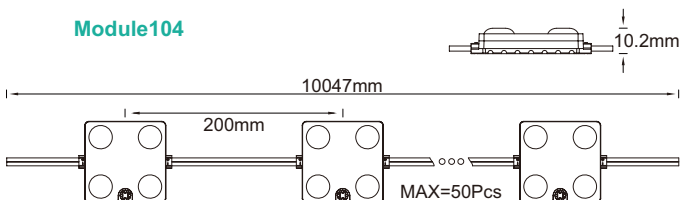

LED Module Light

Module101
Module103

Module102
Module104

IP66 rated LED modules, a string can provide up to 100pcs LED modules, ideal backlit lighting solution for various showrooms or stretch ceiling, or exterior advertising light box and letters with at least 10cm depth.

Large angle

175 ° wide-angle lens.

IP66

Applicable for general exterior use.

Cuttable

Single module cuttable, support customization.

High brightness

High light efficiency, 100lm/W.

DIMENSIONS

PRODUCT PARAMETERS

Model	Module101	Module102	Module103	Module104
Input	DC24V			
LED/Pc	1pc	2pcs	3pcs	4pcs
LED type	SMD			
IP rating	IP66			
Power	0.36W/Pc	0.72W/Pc	1.08W/Pc	1.44W/Pc
Lumen/Pc	52 lm@3000K	101 lm@3000K	156 lm@3000K	209 lm@3000K
CCT	3000K 4000K 5000K 6000K 7000K 10000K			

Note:

1. X indicates the horizontal center spacing between modules.
2. Y indicates the longitudinal center spacing between modules.
3. Single LED modules are arranged in a square, X=Y.
4. When the depth of lightbox H>18cm, use more products to satisfy Illumination demand.
5. The wire length can be customized.
6. Please ask the sales for more info.