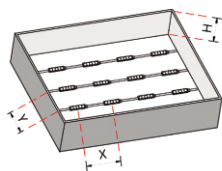

Large angle

175 ° wide-angle lens.

IP66

Applicable for general exterior use.

Cuttable

Single module cuttable, support customization.

High brightness

High light efficiency, 100lm/W.

DIMENSIONS

PRODUCT PARAMETERS

Model	Module101	Module102	Module103	Module104
Input	DC24V			
LED/Pc	1pc	2pcs	3pcs	4pcs
LED type	SMD			
IP rating	IP66			
Power	0.36W/Pc	0.72W/Pc	1.08W/Pc	1.44W/Pc
Lumen/Pc	52 lm@3000K	101 lm@3000K	156 lm@3000K	209 lm@3000K
CCT	3000K 4000K 5000K 6000K 7000K 10000K			

Note:

1. X indicates the horizontal center spacing between modules.
2. Y indicates the longitudinal center spacing between modules.
3. Single LED modules are arranged in a square, X=Y.
4. When the depth of lightbox H>18cm, use more products to satisfy Illumination demand.
5. The wire length can be customized.
6. Please ask the sales for more info.