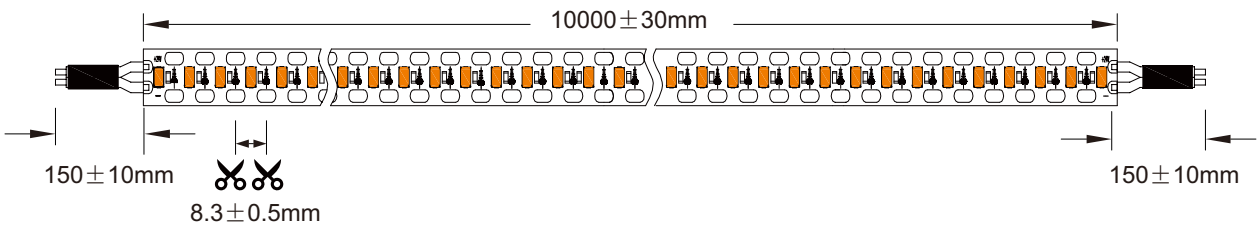

One led one cut

Smaller cutting distance, more free installation.

Double layer FPC

Balancing the voltage dropping, heat dissipation and flexibility.

DIMENSIONS

PRODUCT PARAMETERS

Model	FULL SPECTRUM101
Input	DC24V
LED/M	120pcs/M
M/Reel	10M/Reel
LED type	SMD
CRI	>95
IP rating	IP20
Power	12W/M
Lumen/M	840 lm/M@3000K
CCT	<div style="display: flex; flex-wrap: wrap; gap: 5px;"> 2700K 3000K 3500K 4000K 5000K 6500K </div>