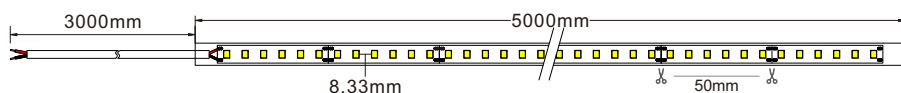

PU

High-performance, soft to bend and resistant to UV, saltwater, and solvents.

High output

PU glue with 97.7% light transmission, 120 leds per meter to create homogeneous emitting.

DIMENSIONS

Mounting clip
3 PCS/M
(Accessories included)

PRODUCT PARAMETERS

Model	Dive101
Input	DC24V
LED/M	120pcs/M
M/Reel	5M/Reel
LED type	2835
IP rating	IP68
Power	10W/M
Lumen/M	600 lm/M@3000K
CCT	<div style="display: flex; flex-wrap: wrap; gap: 5px;"> 2700K 3000K 3500K 4000K 5000K 6500K </div>