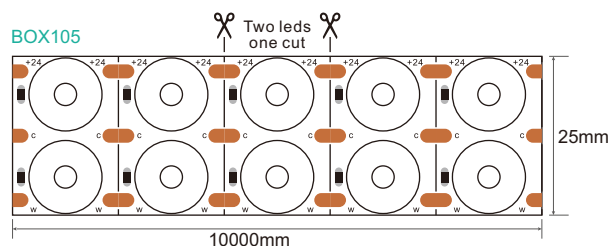

LED Lens Strip

BOX104
BOX105

Flexible LED strip light with lens, creating better and more uniform light distributions, Mini cut feature is extremely friendly to installation, ideal lighting solution for wide aluminum profiles and soft film ceilings or Stretch ceilings.

BOX104

BOX105

Large angle

170 ° wide-angle lens.

Mini cut

Smaller cutting distance, more free installation.

High power, High brightness

24W-40W, 2300-3600lm.

DIMENSIONS

PRODUCT PARAMETERS

Model	BOX104	BOX105
Input	DC24V	
LED/M	60pcs/M(Single) 48pcs/M(CCT)	120pcs/M
M/Reel	10M/Reel	
LED type	SMD	
CRI	>90	
IP rating	IP20	
Power	24W/M	40W/M
Lumen/M	2300 lm/M@3000K	3600 lm/M@3000K
CCT	<div style="display: flex; justify-content: space-around; align-items: center;"> <div style="background-color: #FFD700; padding: 2px;">2700K</div> <div style="background-color: #FFD700; padding: 2px;">3000K</div> </div> <div style="display: flex; justify-content: space-around; align-items: center;"> <div style="background-color: #FFD700; padding: 2px;">4000K</div> <div style="background-color: #FFD700; padding: 2px;">6500K</div> </div> <div style="display: flex; justify-content: center; align-items: center; margin-top: 5px;"> <div style="background-color: #FFD700; padding: 2px;">2700K</div> ↔ <div style="background-color: #ADD8E6; padding: 2px;">6500K</div> </div>	