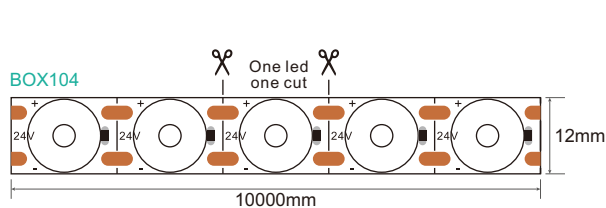

LED Lens Strip

BOX104
BOX105

Flexible LED strip light with lens, creating better and more uniform light distributions, Mini cut feature is extremely friendly to installation, ideal lighting solution for wide aluminum profiles and soft film ceilings or Stretch ceilings.

BOX104

BOX105

Large angle

170 ° wide-angle lens.

Mini cut

Smaller cutting distance, more free installation.

High power, High brightness

24W-40W, 2300-3600lm.

DIMENSIONS

PRODUCT PARAMETERS

Model	BOX104	BOX105
Input	DC24V	
LED/M	60pcs/M(Single) 48pcs/M(CCT)	120pcs/M
M/Reel	10M/Reel	
LED type	SMD	
CRI	>90	
IP rating	IP20	
Power	24W/M	40W/M
Lumen/M	2300 lm/M@3000K	3600 lm/M@3000K
CCT	<div style="display: flex; justify-content: space-around; align-items: center;"> <div style="background-color: #FFD700; padding: 2px;">2700K</div> <div style="background-color: #FFD700; padding: 2px;">3000K</div> </div> <div style="display: flex; justify-content: space-around; align-items: center;"> <div style="background-color: #FFD700; padding: 2px;">4000K</div> <div style="background-color: #FFD700; padding: 2px;">6500K</div> </div> <div style="display: flex; justify-content: center; align-items: center; margin-top: 5px;"> <div style="background-color: #FFD700; padding: 2px;">2700K</div> ↔ <div style="background-color: #ADD8E6; padding: 2px;">6500K</div> </div>	